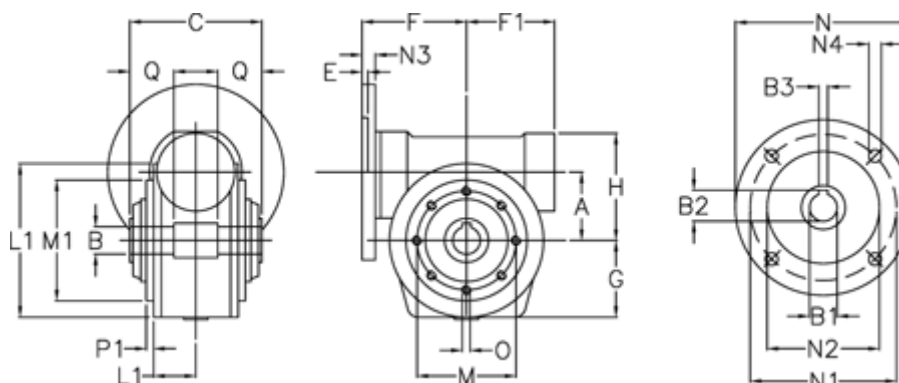

# Data Sheet

Article number: 3902210010770

Description: Worm gear  
VF 210-P-10-225B5, without lubrication

## Measures

A	= 210	F1	= 277	N1	= 400
B	= 90 H7	G	= 220	N2	= 350
B1 E7	= 60	H	= 330	N3	= 22
B2	= 64.4	L	= 350	N4	= 18
B3 H9	= 18	L1	= 125	O	= M16x30
C	= 260	M	= 300	P1	= 5
E	= 8	M1	= 250	Q	= 85
F	= 490	N	= 450		